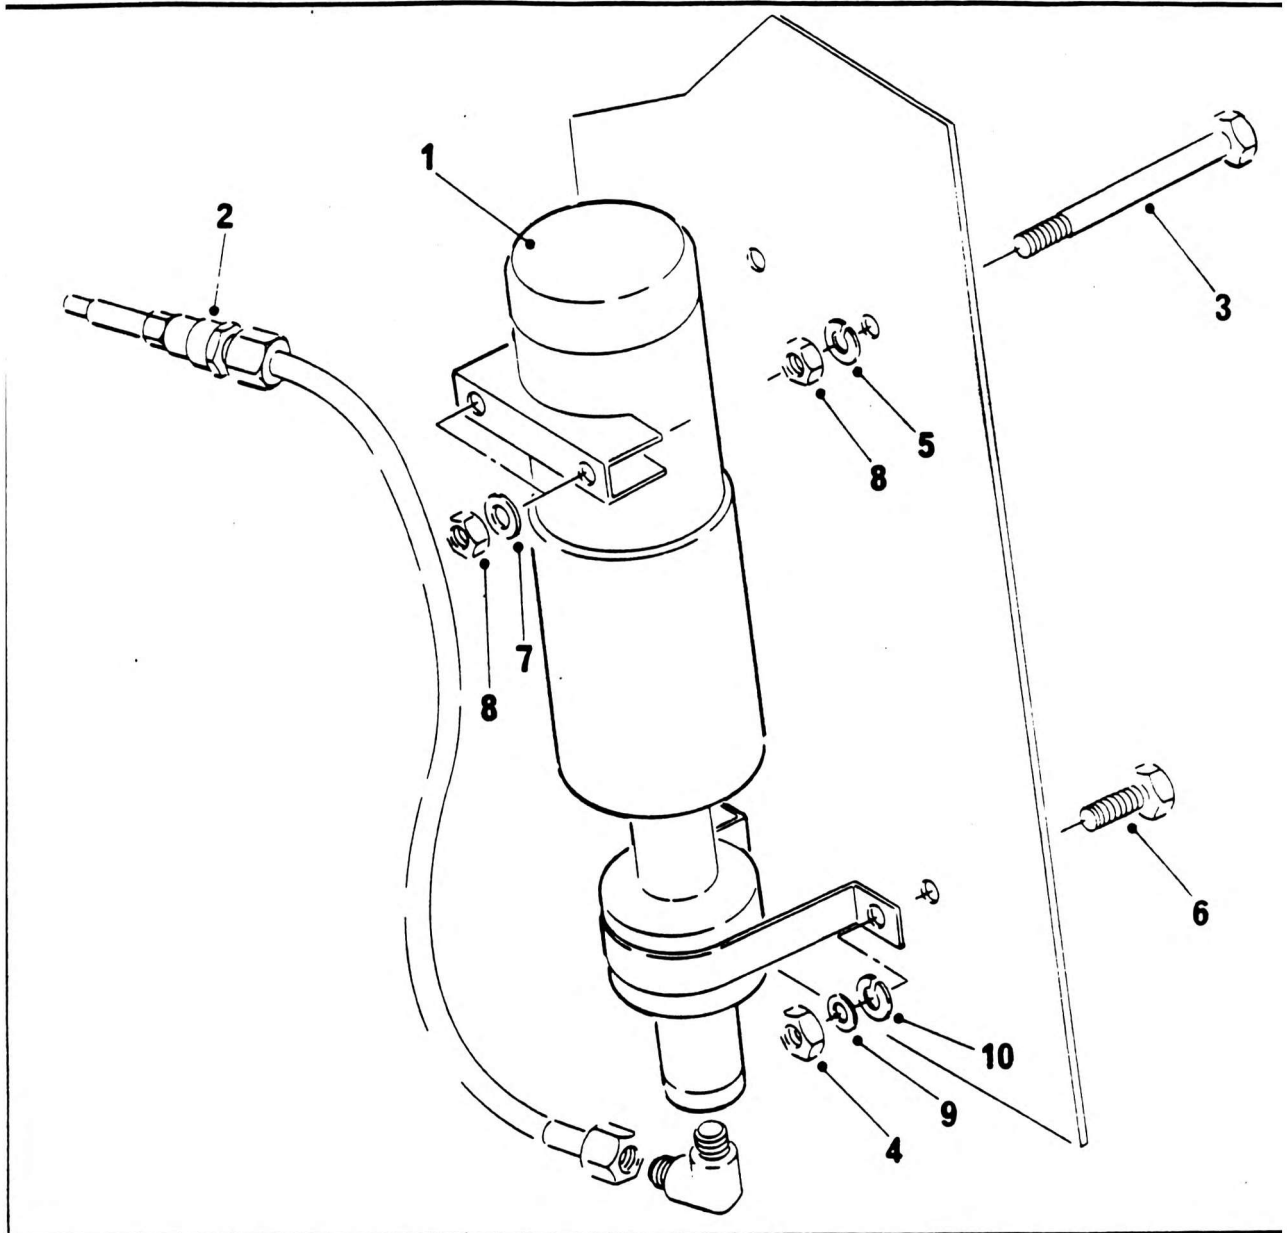

COLD START ASSEMBLY

NO.	PART NO.	QTY.	DESCRIPTION	NO.	PART NO.	QTY.	DESCRIPTION
1	7-845-990016	1	Cold Start Kit 24v				
2	7-845-000036	1	Atomizer				
3	7-126-172653	2	Screw M8 x 100 Long				
4	7-661-150003	2	Nut M6				
5	7-951-170210	2	Washer Spring M8				
6	7-126-151153	2	Screw M6 x 20 Long				
7	7060537	4	Washer Plain M8				
8	7-661-170003	4	Nut Hex M8				
9	7066526	2	Washer Small				
10	7-951-150210	2	Washer Spring M6				